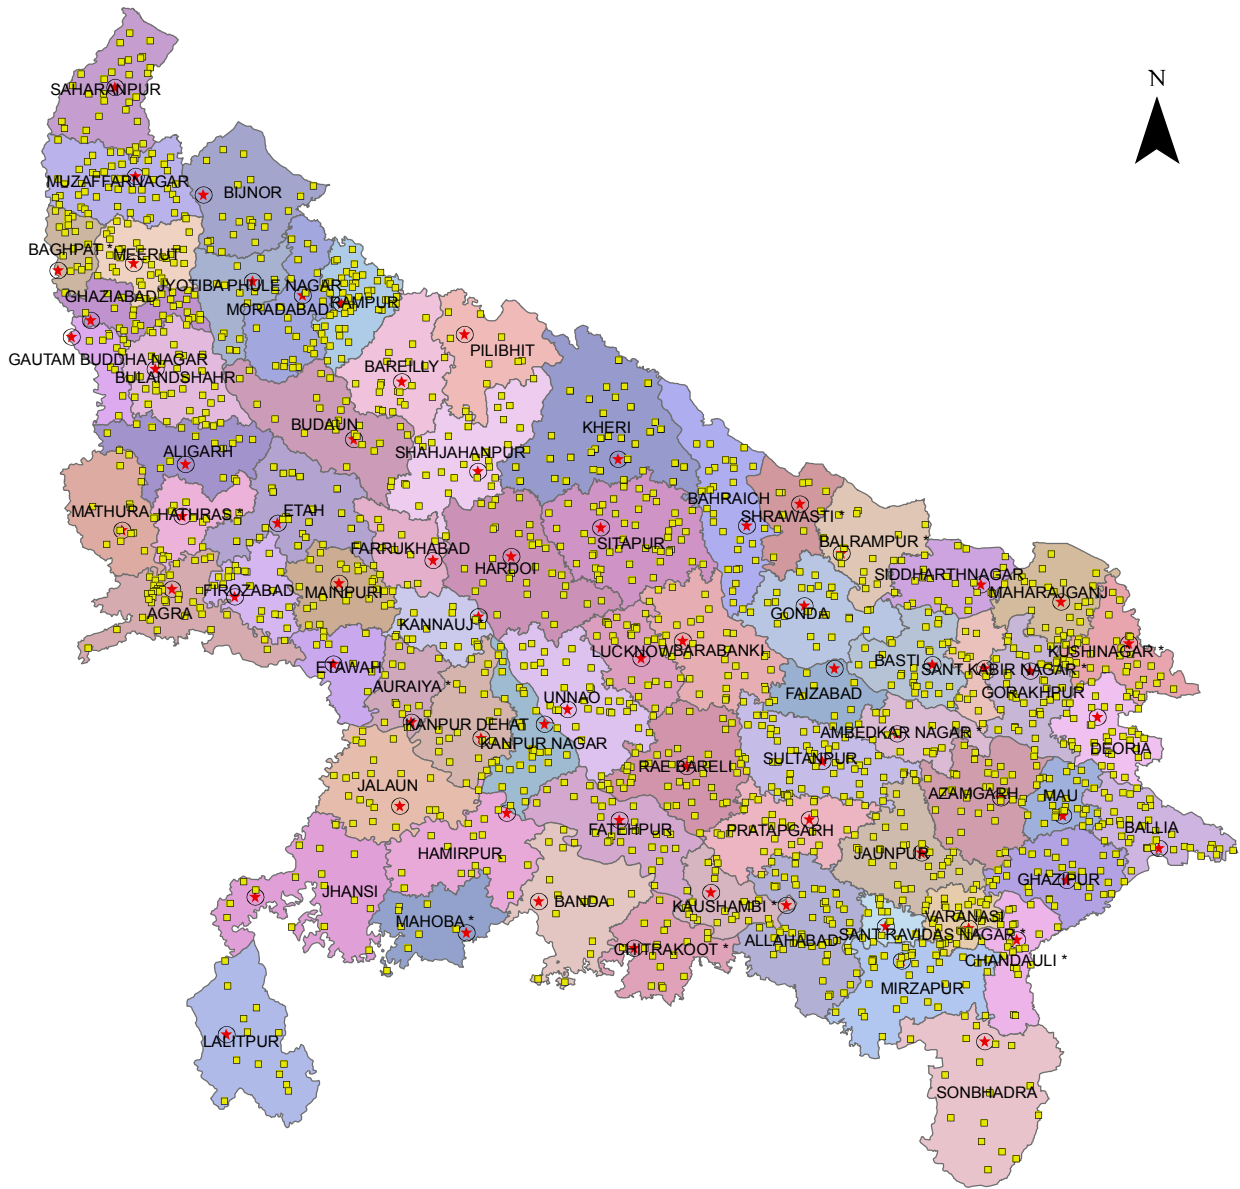

Spatial Distribution of PHC's in Uttar Pradesh

Legend

- ★ District Hq.
- PHC

0 40 80 160 Kilometers

Map composed by NIC
Source - RGI, SOI