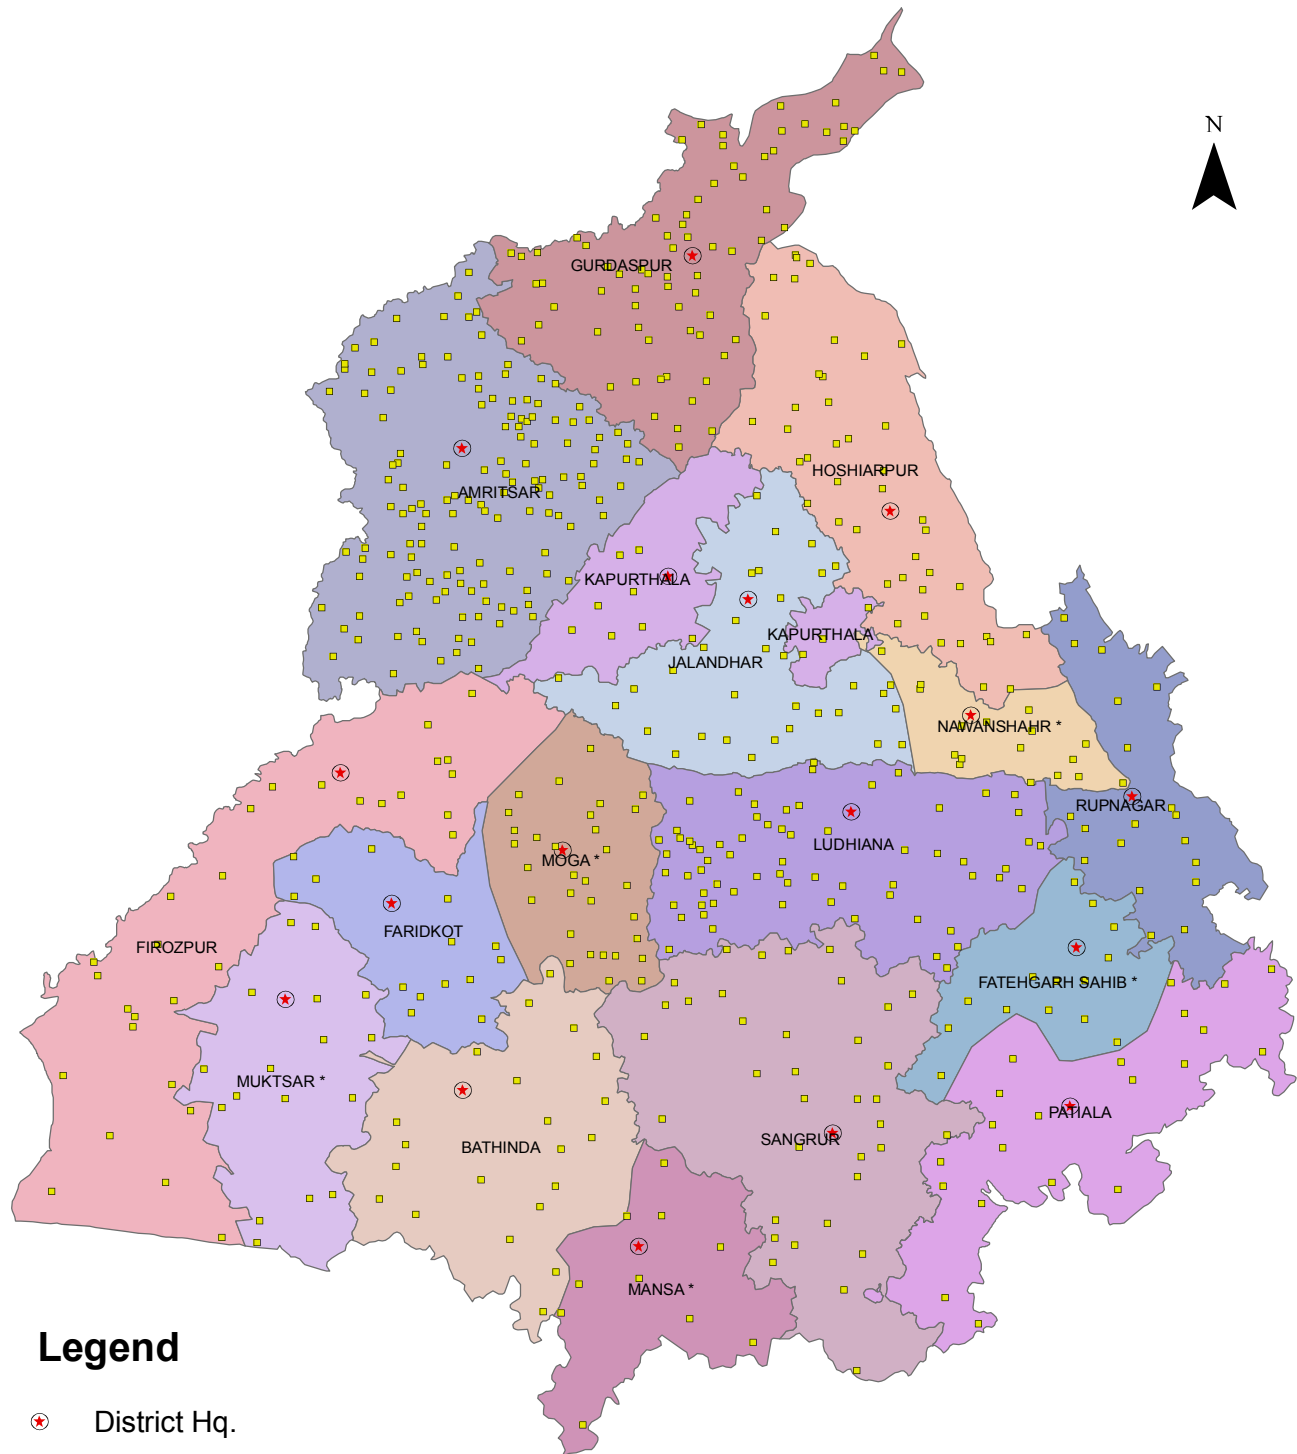

Spatial Distribution of PHC's in Punjab

Legend

- ⊛ District Hq.
- PHC

0 15 30 60 Kilometers

Map composed by NIC
Source - RGI, SOI