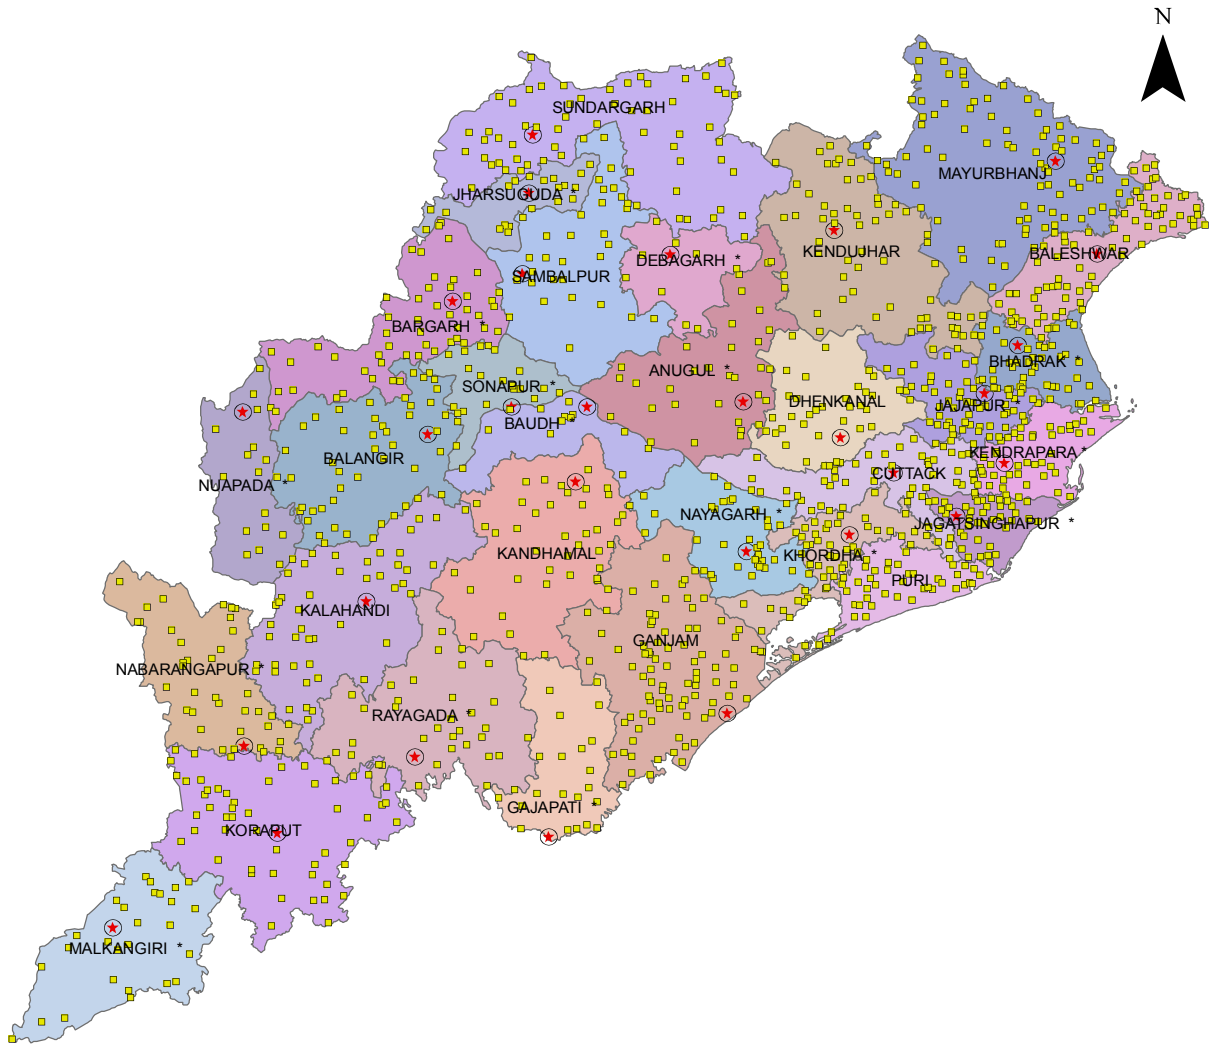

# Spatial Distribution of PHC's in Orissa

## Legend

- ⊛ District Hq.
- PHC

0 35 70 140 Kilometers