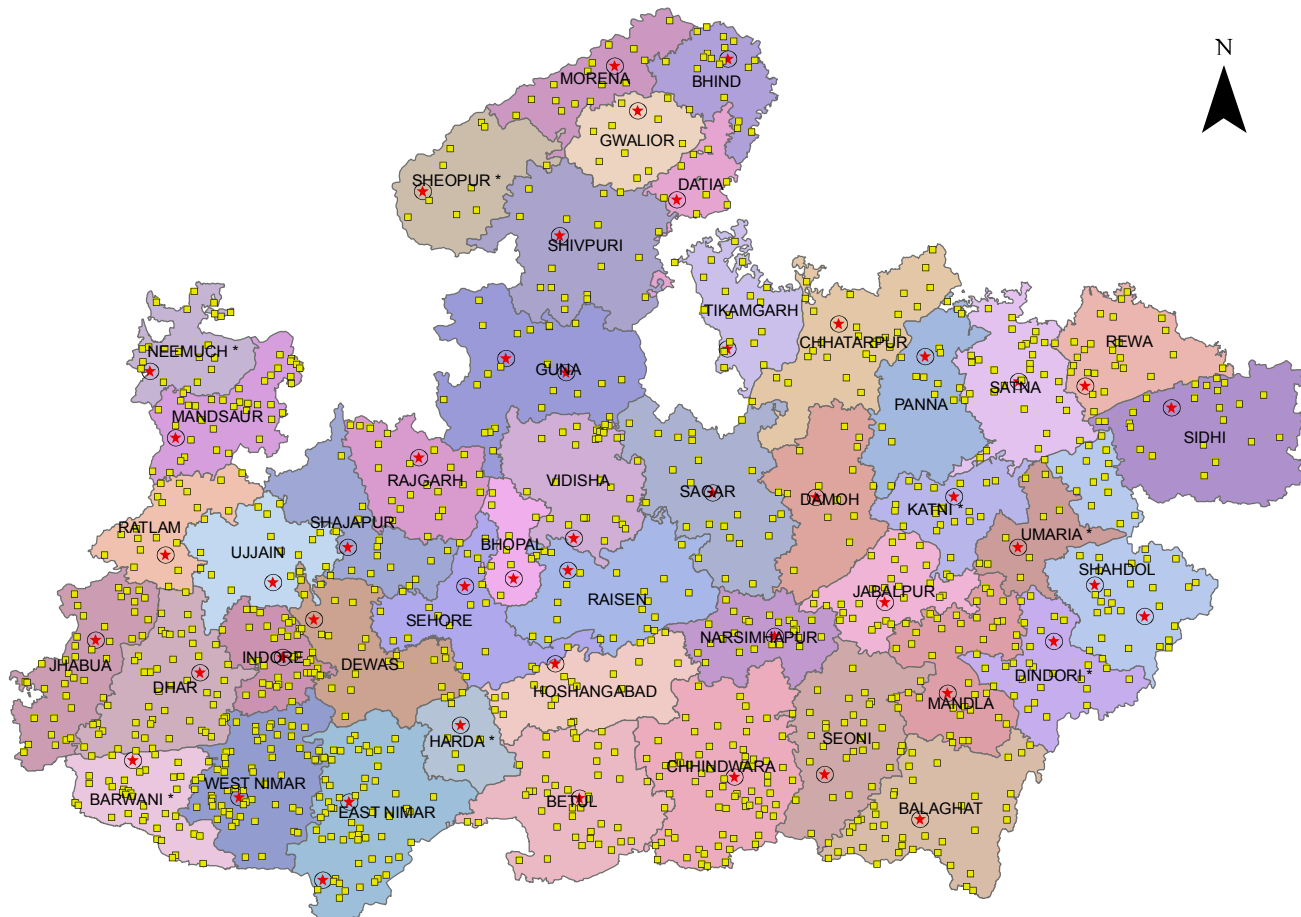

Spatial Distribution of PHC's in Madhya Pradesh

Legend

- ★ District Hq.
- PHC

0 45 90 180 Kilometers

Map composed by NIC
Source - RGI, SOI