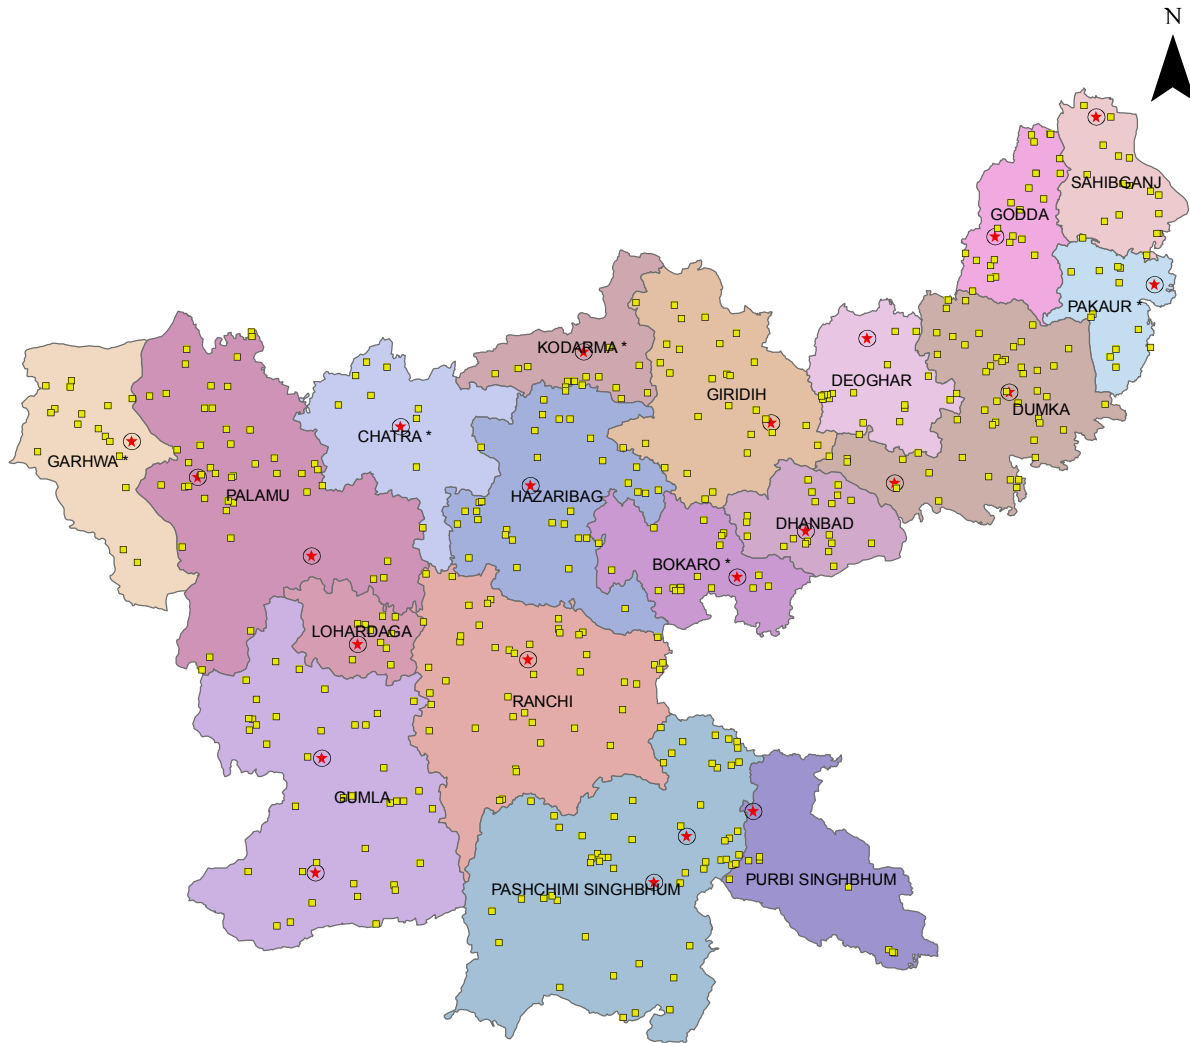

Spatial Distribution of PHC's in Jharkhand

Legend

- ⊛ District Hq.
- PHC

0 25 50 100 Kilometers

Map composed by NIC
Source - RGI , SOI