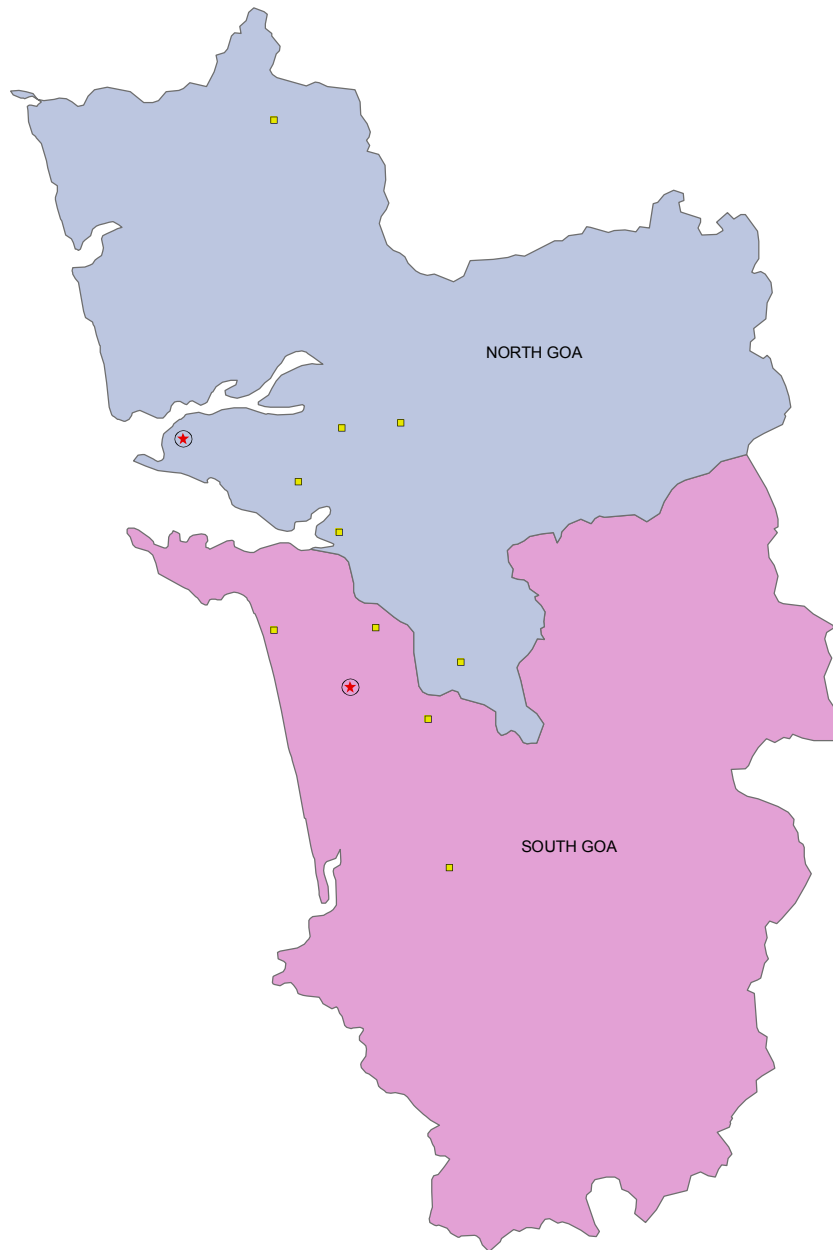

Spatial Distribution of PHC's in Goa

Legend

- ⊛ District Hq.
- PHC

0 5 10 20 Kilometers

Map composed by NIC
Source - RGI , SOI