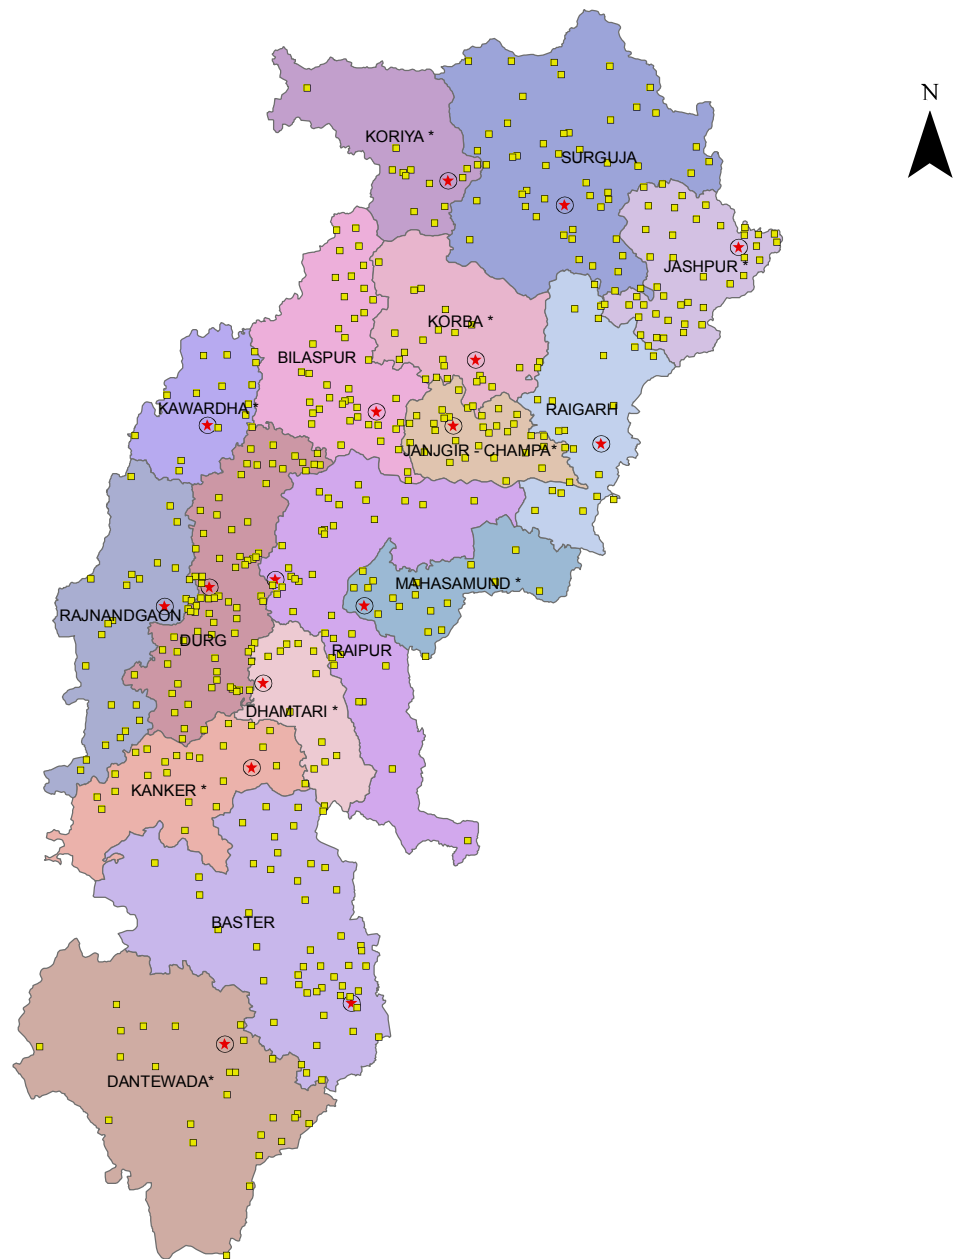

Spatial Distribution of PHC's in Chattisgarh

Legend

- ★ District Hq.
- PHC

0 60 120 240 Kilometers