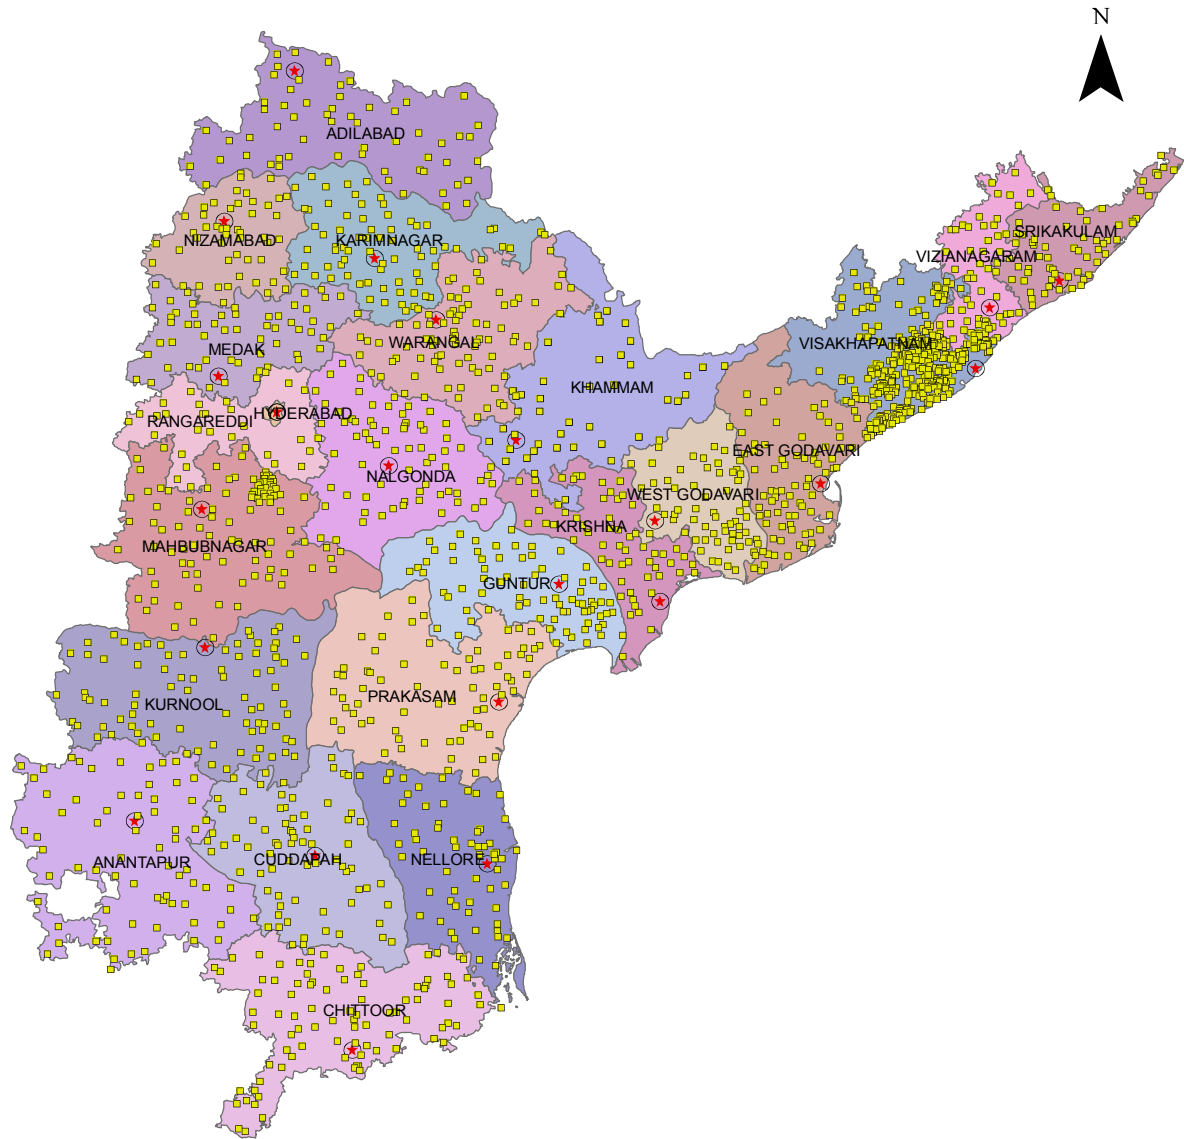

Spatial Distribution of PHC's in Andhra Pradesh

Legend

- ★ District Hq.
- PHC

0 75 150 300 Kilometers

Map composed by NIC
Source - RGI , SOI